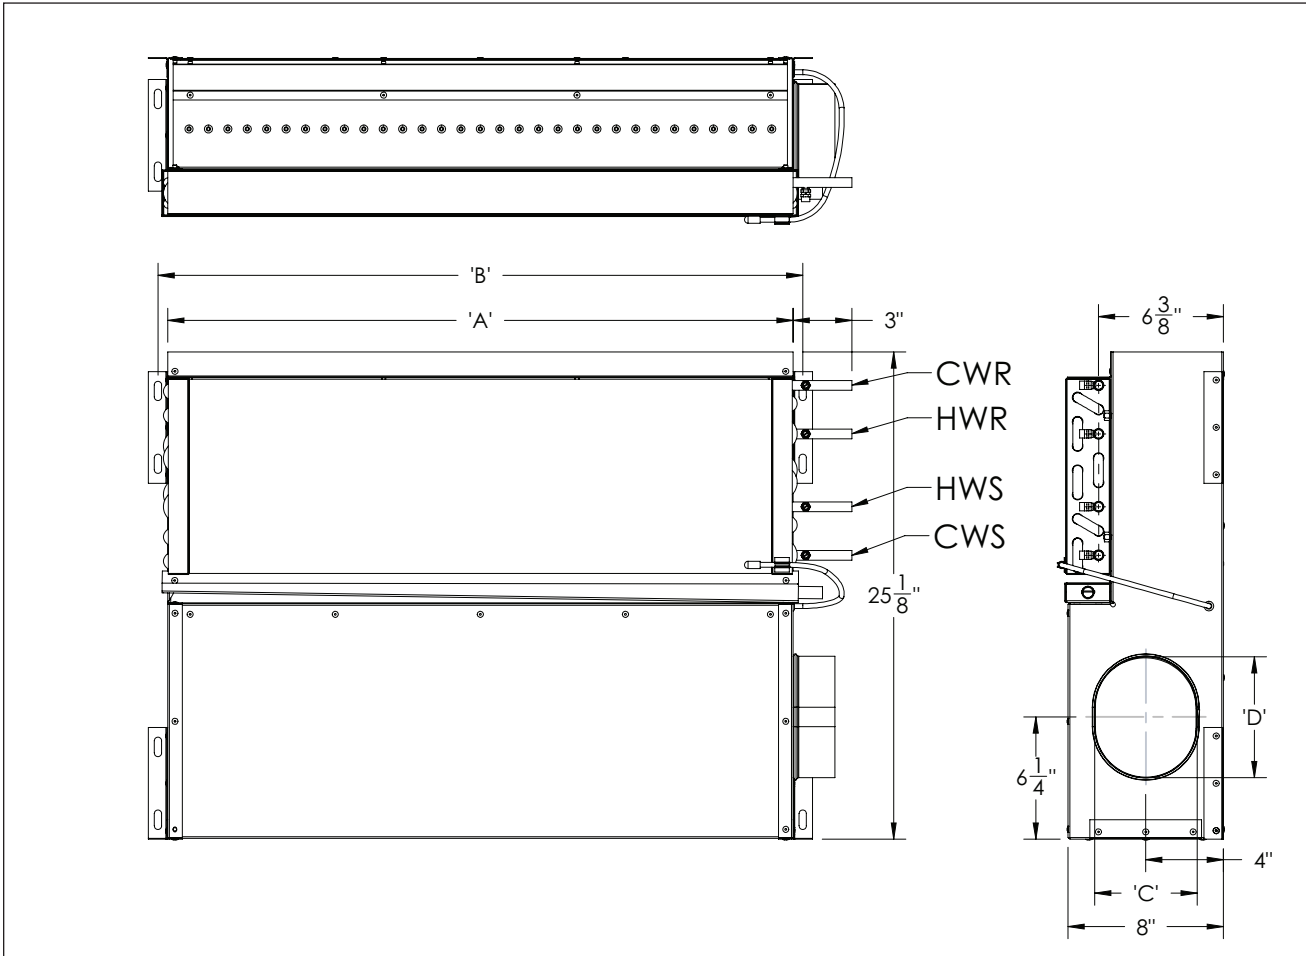

CBAS UNIT DIMENSIONS

Nominal Length	A	B
3ft	32	33
4ft	44	45
5ft	56	57
6ft	68	69

Nominal Inlet (in)	C	D
4	3 7/8"	-
5	4 7/8"	-
6	5 1/4"	6 1/4"
8	5 1/4"	9 3/8"

6 and 8 inlets are equivalent oval